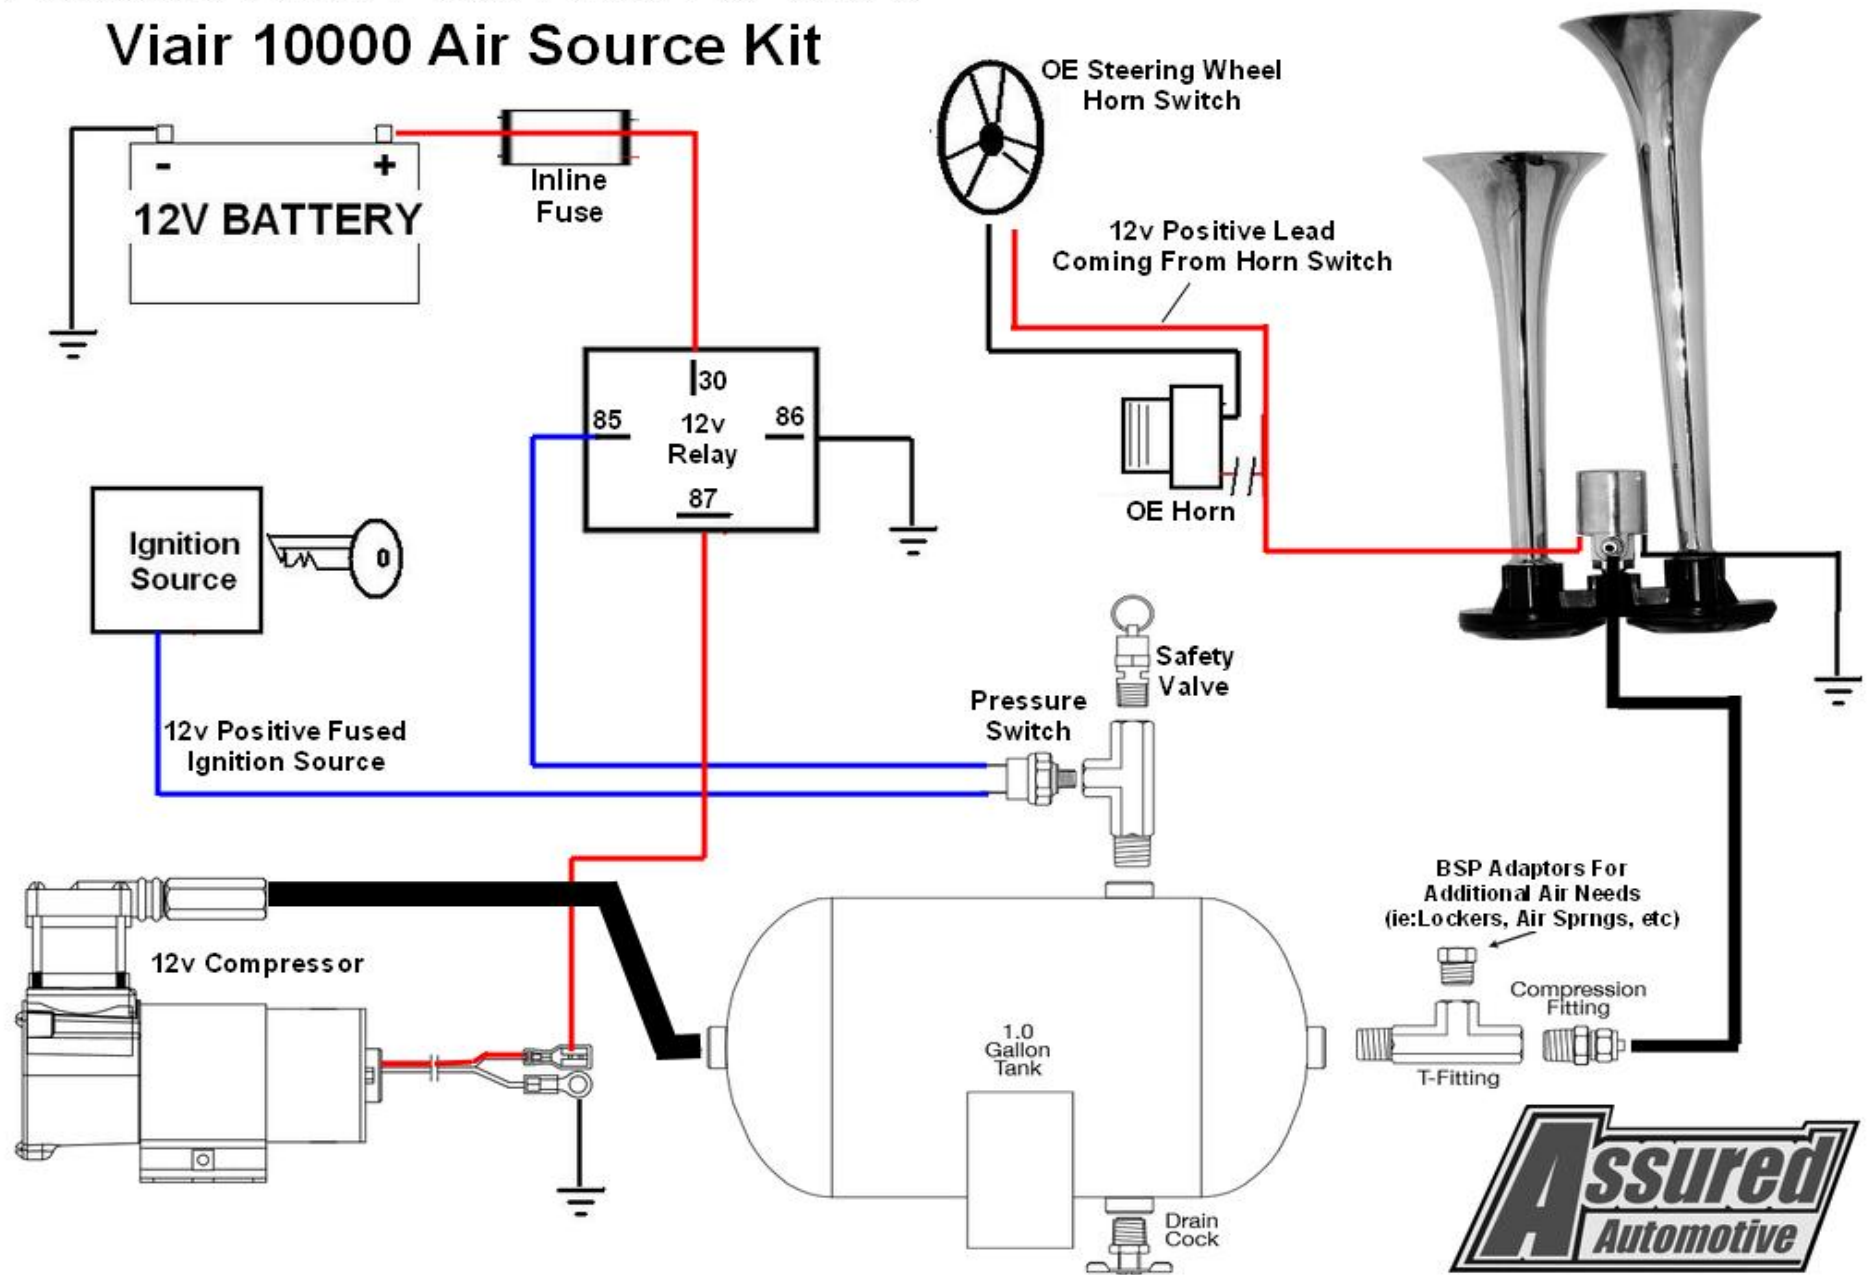

ACHRSK-333 / 106 / 380 Air Horn Viair 10000 Air Source Kit

NOTE: Mount Compressor in a relatively dry location. Mount horn trumpets facing in a downward angle to prevent contaminants from sitting in diaphragms.